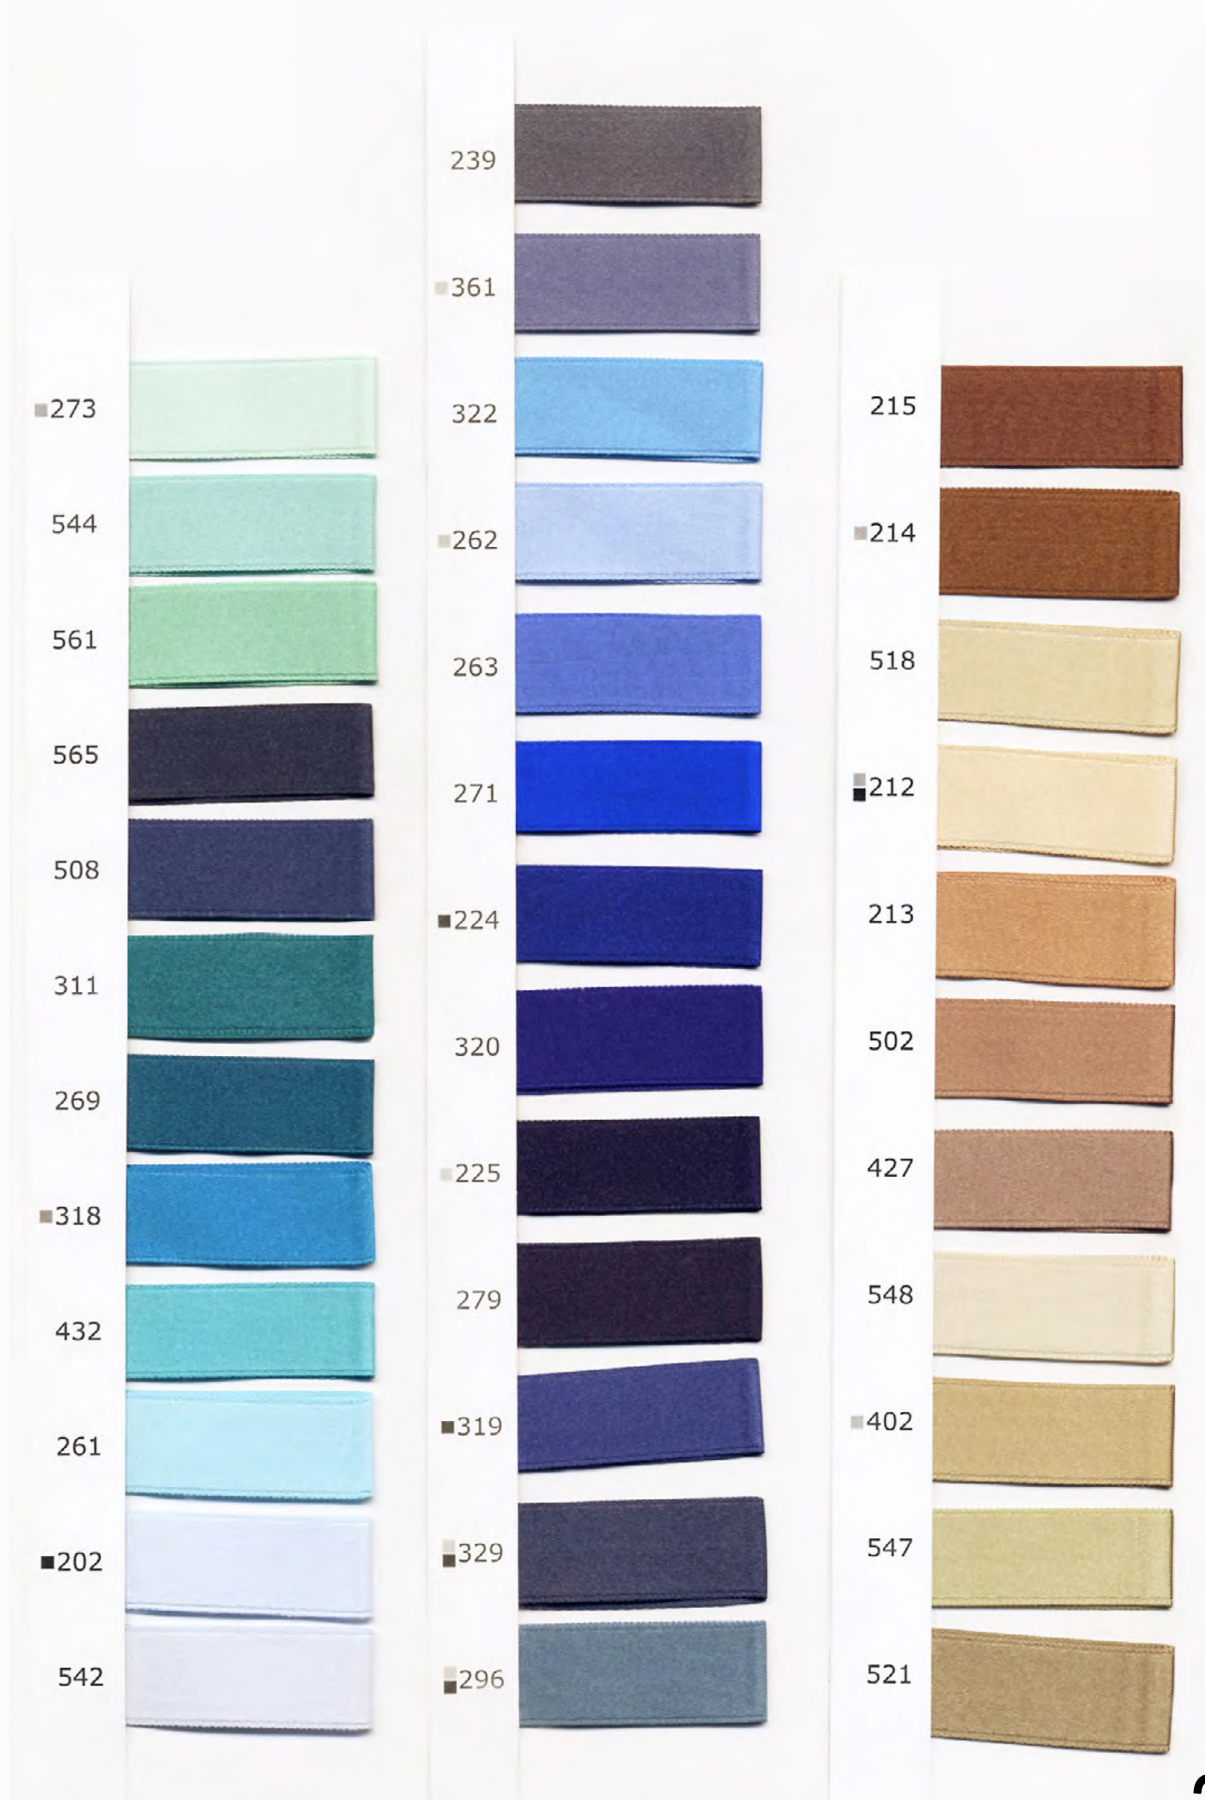

Krāsu karte

Abpusējā satīna lente - 0422/0419
100% poliesteris