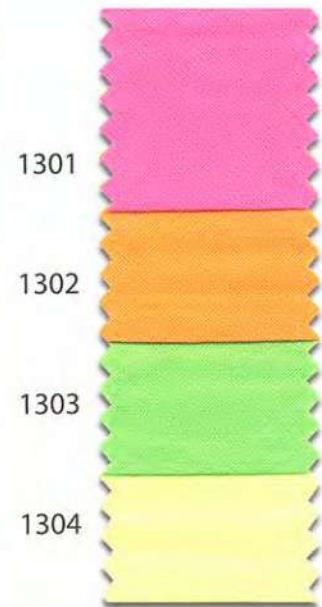

100% coton 100g/m²

(coloris fluo uniquement /
only for neon colours)