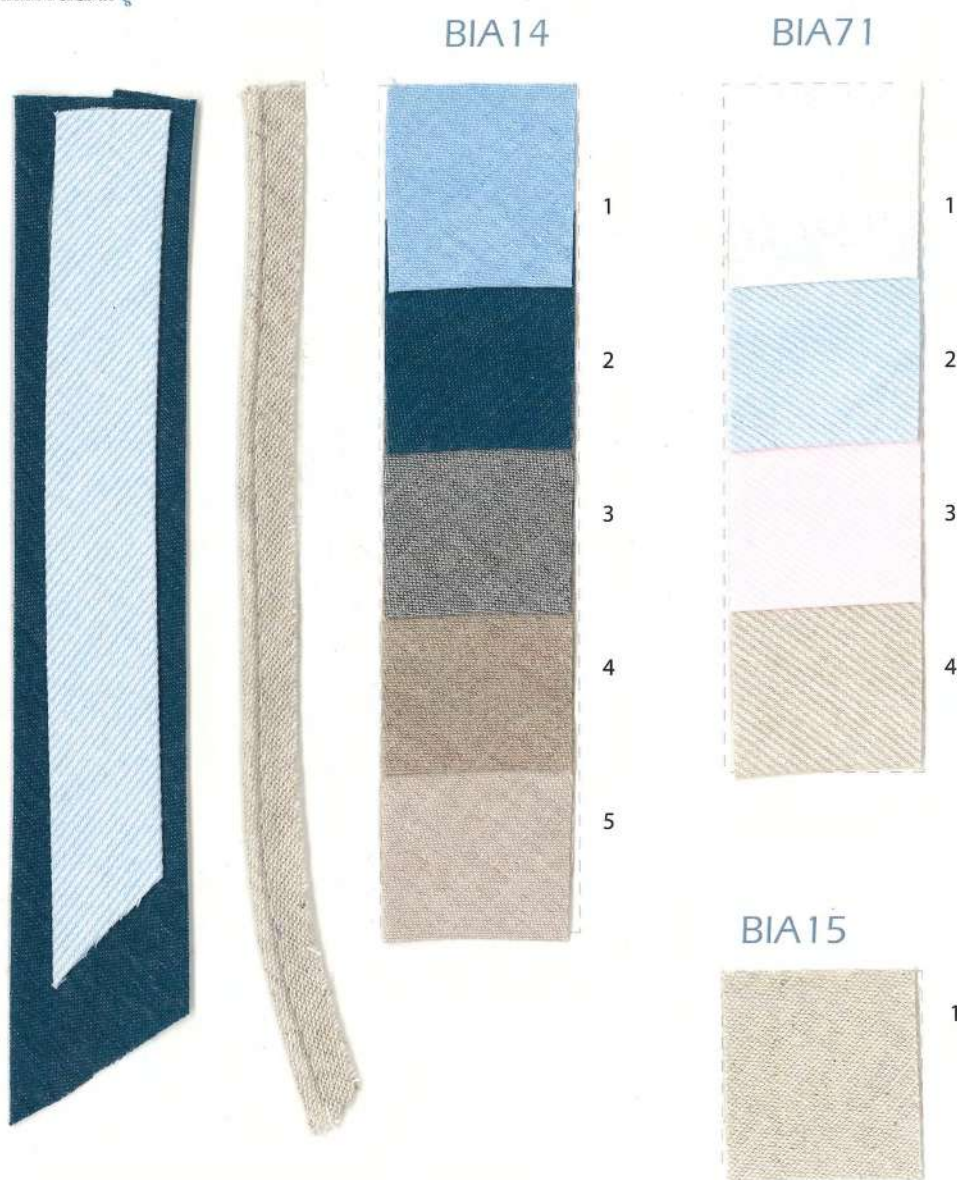

Krāsu karte

Slīpā diega lente - BIA

BIA14 / BIA15 / BIA71
PAS14 / PAS15 / PAS71

ISO 9001
BVC N° 1628550

Biais replié / *folded bias*
Passepoil / *piping*

Ref.	Composition	Entretien / washing instructions	Conditionnement sur stock Put up available on stock	Largeurs / Widths
BIA14 -	80% coton 20% polyester		Disquette / Roll 15m	18mm (18+9+9) 30mm (30+15+15)
- PAS14	80% coton 20% polyester		Disquette / Roll 20m	10mm (10*2)
BIA15 -	80% coton 20% lin		Disquette / Roll 15m	18mm (18+9+9) 30mm (30+15+15)
- PAS15	80% coton 20% lin		Disquette / Roll 20m	10mm (10*2)
BIA71 -	50% coton 50% polyester		Disquette / Roll 15m	18mm (18+9+9) 30mm (30+15+15)
- PAS71	50% coton 50% polyester		Disquette / Roll 20m	10mm (10*2)